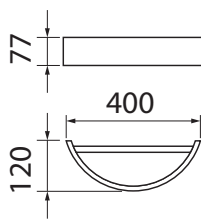

LUMINAIRES WITH A WOODEN HOUSING

WOODY

CLASSIC
ELEGANCE

- LAMPSHADE: MATT, WHITE, GLASS
- DESIGN: PINE - PAINTED IN VARIOUS COLORS
  OAK - PAINTING WITH COLORLESS VARNISH
- 7 COLOR VERSIONS: BLACK, ANTHRACITE, WHITE, OAK, SONOMA, GRAY, WENGE
- 4 DIMENSIONAL VERSIONS:

1xE27

2xE27

3xE27

1xE27