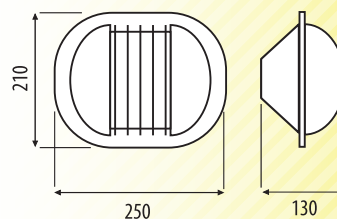

IP54

U

230V

P<sub>MAX</sub>

100W

50  
35

Wymiary:

LED