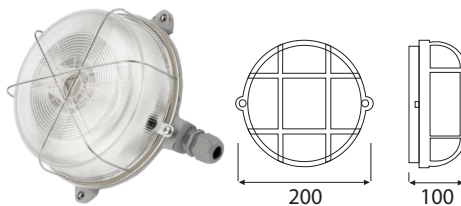

# CAST IRON LIGHTING FITTING OVAL XXL

THE PERFECT SOLUTION FOR DECORATIVE LIGHTING IN THE LOFT STYLE  
FOR: INDUSTRIAL ROOMS, STORES, TERRACES, CELLARS, RESTAURANTS!

7052D

**NEW**

**MADE IN POLAND** 

Max. bulb power:	200 W
Base color:	gray
Shade material:	glass
Base material:	cast iron
Metal mesh:	Ø3mm

Dimensions:

WE ALSO RECOMMEND OTHER - SMALLER DIMENSIONAL CAST IRON LIGHTING FITTINGS

OVAL 60 7040G

SAUNA 7063G

OVAL 100 7061G

TOP QUALITY - BEST PRICES

[www.eurohandel.pl](http://www.eurohandel.pl)

PPHU EUROHANDEL  
ul. Św. Elżbiety 6 | 41-905 Bytom | POLAND  
NIP/VATID: PL6262405296 | REGON: 277015604  
 +48 32 281 52 39,  [export@eurohandel.pl](mailto:export@eurohandel.pl)