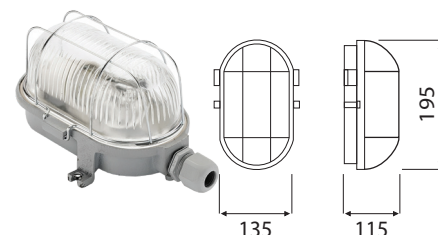

# CAST IRON LIGHTING FITTING OVAL XXL

THE PERFECT SOLUTION FOR DECORATIVE LIGHTING IN THE LOFT STYLE  
FOR: INDUSTRIAL ROOMS, STORES, TERRACES, CELLARS, RESTAURANTS!

7052D

**NEW**

**MADE IN POLAND** 

Max. bulb power:	200 W
Base color:	gray
Shade material:	glass
Base material:	cast iron
Metal mesh:	Ø3mm

Dimensions:

WE ALSO RECOMMEND OTHER - SMALLER DIMENSIONAL CAST IRON LIGHTING FITTINGS

OVAL 60 7040G

SAUNA 7063G

OVAL 100 7061G

TOP QUALITY - BEST PRICES

[www.eurohandel.pl](http://www.eurohandel.pl)

PPHU EUROHANDEL  
ul. Św. Elżbiety 6 | 41-905 Bytom | POLAND  
NIP/VATID: PL6262405296 | REGON: 277015604  
 +48 32 281 52 39,  [export@eurohandel.pl](mailto:export@eurohandel.pl)