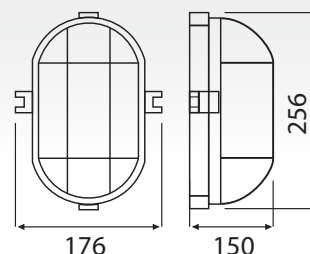

# CAST IRON LIGHTING FITTING OVAL XXL

THE PERFECT SOLUTION FOR DECORATIVE LIGHTING IN THE LOFT STYLE  
FOR: INDUSTRIAL ROOMS, STORES, TERRACES, CELLARS, RESTAURANTS!

7052D

**NEW**

**MADE IN POLAND** 

Max. bulb power:	200 W
Base color:	gray
Shade material:	glass
Base material:	cast iron
Metal mesh:	Ø3mm

Dimensions:

WE ALSO RECOMMEND OTHER - SMALLER DIMENSIONAL CAST IRON LIGHTING FITTINGS

OVAL 60 7040G

SAUNA 7063G

OVAL 100 7061G

TOP QUALITY - BEST PRICES

[www.eurohandel.pl](http://www.eurohandel.pl)

PPHU EUROHANDEL  
ul. Św. Elżbiety 6 | 41-905 Bytom | POLAND  
NIP/VATID: PL6262405296 | REGON: 277015604  
 +48 32 281 52 39,  [export@eurohandel.pl](mailto:export@eurohandel.pl)