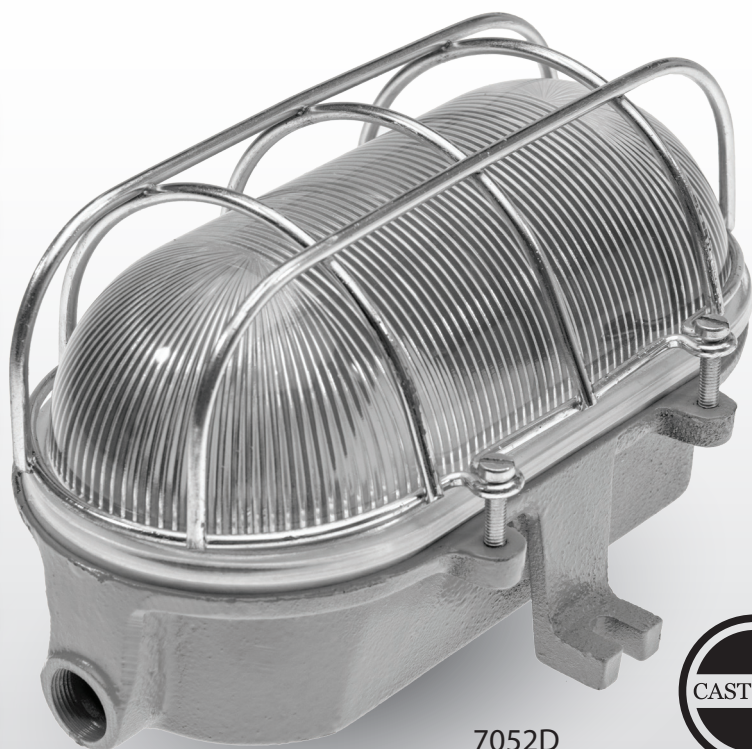

# CAST IRON LIGHTING FITTING OVAL XXL

THE PERFECT SOLUTION FOR DECORATIVE LIGHTING IN THE LOFT STYLE  
FOR: INDUSTRIAL ROOMS, STORES, TERRACES, CELLARS, RESTAURANTS!

7052D

**NEW**

**MADE IN POLAND** 

Max. bulb power:	200 W
Base color:	gray
Shade material:	glass
Base material:	cast iron
Metal mesh:	Ø3mm

Dimensions:

WE ALSO RECOMMEND OTHER - SMALLER DIMENSIONAL CAST IRON LIGHTING FITTINGS

OVAL 60 7040G

SAUNA 7063G

OVAL 100 7061G

TOP QUALITY - BEST PRICES

[www.eurohandel.pl](http://www.eurohandel.pl)

PPHU EUROHANDEL  
ul. Św. Elżbiety 6 | 41-905 Bytom | POLAND  
NIP/VATID: PL6262405296 | REGON: 277015604  
 +48 32 281 52 39,  [export@eurohandel.pl](mailto:export@eurohandel.pl)