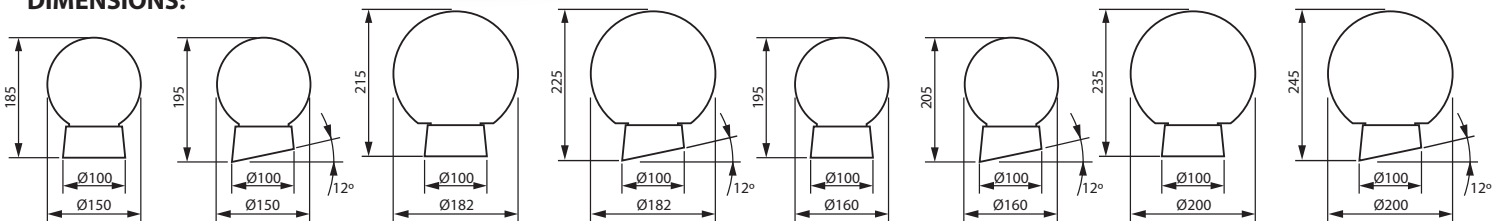

LOFT SCONCES

GLASS LAMP SHADE

- TRANSPARENT
- MILKY

THERMOPLASTIC BASE

- STRAIGHT
- INCLINED

MADE IN THE EU

IP20

max 60W

250V

DIMENSIONS:

small, transparent lampshade Ø150

big, transparent lampshade Ø182

small, milky lampshade Ø160

big, milky lampshade Ø200

WE PROVIDE LOFT WALL SCONCES IN ALL POSSIBLE CONFIGURATIONS

WE ALSO OFFER A WIDE RANGE OF LED BULBS