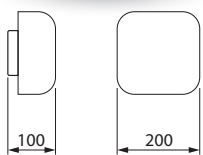

E27

Motion sensor:

IP20

230V

60W

2x60W available for "large" versions

50
35

G-1 Small Square