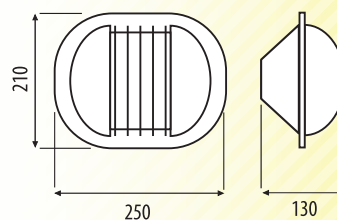

MADE IN THE EU

ROLLO WALL & CEILING LIGHTING

Available diffuser: opal

Material of the diffuser: glass

Available base colour:

E27

Without motion sensor

IP54

U

230V

P_{MAX}

100W

50
35

IK06

Dimensions:

LED