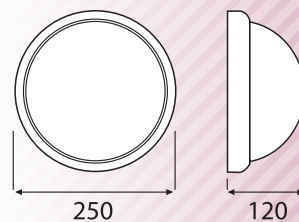

Available diffuser:
transparent | opal

Material of the diffuser: glass

Available base colour:

E27

Motion sensor:

IP54

230V 100W
24V 60W

Dimensions: