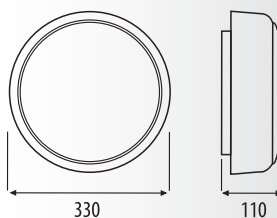

Dimensions:

LED

Motion sensor:

IP44

U

230V

P_{LED}

12W
16W
20W