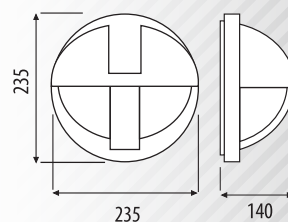

Dimensions:

LED

IP44

U

230V

P_{LED}

12W

~50 000 h