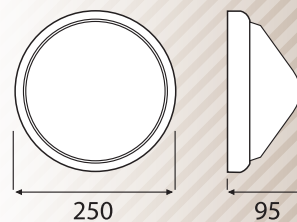

Available diffuser:
matt

Material of the diffuser: glass

Available base colour:

E27

Motion sensor:

IP54

230V 100W
24V 60W

Dimensions: